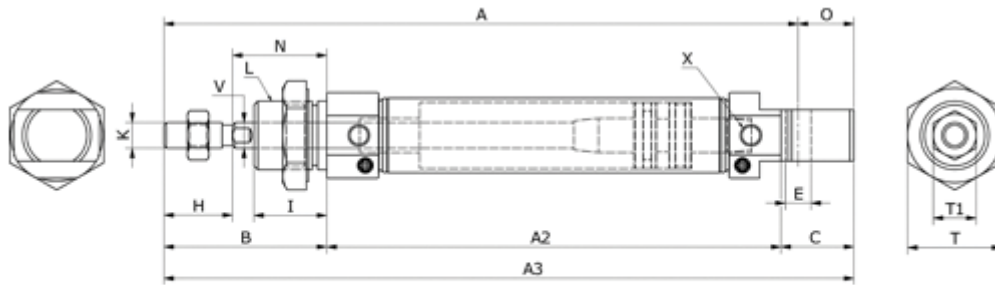

Data Sheet

Article number: 58MIC25S0050CAG

Description: Cylinder MIC-25x50-S-CA-G, Ø25x50
Double acting with cushin type - port 1/8"

Measures

A	= 126	I	= 22	V = 10
A2	= 65	K	= M10x1,25	X = 1/8"
A3	= 137	L	= M22x1,5	
B	= 50	N	= 28	
Bore diameter	= 25	O	= 11	
C	= 22	Stroke	= 50	
E	= 8	T	= 17	
HS	= 22	T1	= 29	